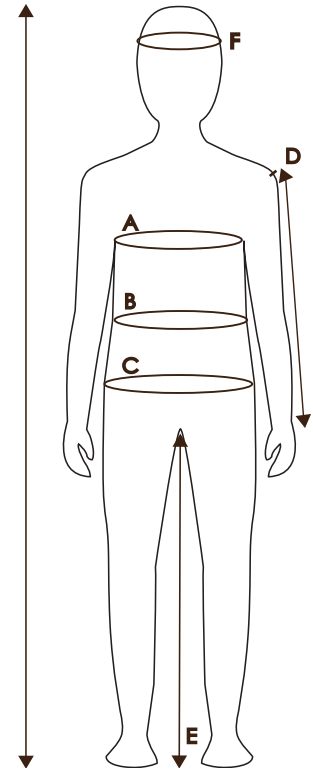

# SIZE GUIDE

Please note: All measures are supposed to be measured tight on the body.

- Total height is measured from top of head to heel at floor.

**A-C** - Chest, Waist and Hip all the way around the body.

**D** - Armlength is measured from top of shoulder to wrist - with arm lightly bent.

**E** - Inside leg length is measured from crotch to heel at floor.

**F** - Head circumference is measured right above ears.

## New Born sizes

	Height Age	44cm 0M	50cm 0M	56cm 2M	62cm 4M	68cm 6M
A	Chest	37	39	41	43	45
B	Waist	36	38	40	42	44
C	Hip	38	40	42	44	46
F	Head cir.	36	38	40	41,5	44

## Baby sizes

	Height Age	56cm 2M	62cm 4M	68cm 6M	74cm 9M	80cm 1Y	86cm 1½Y	92cm 2Y
A	Chest	41	43	45	47	49	51	52
B	Waist	40	42	44	46	47	49	50
C	Hip	42	44	46	48	50	52	54
D	Armlength	18,1	19,6	21,9	24,2	26,5	28,8	31,1
E	Inside leg	20	21,5	24	26,5	29,5	32,5	36,5
F	Head cir.	40	41,5	44	46	47,5	49	50